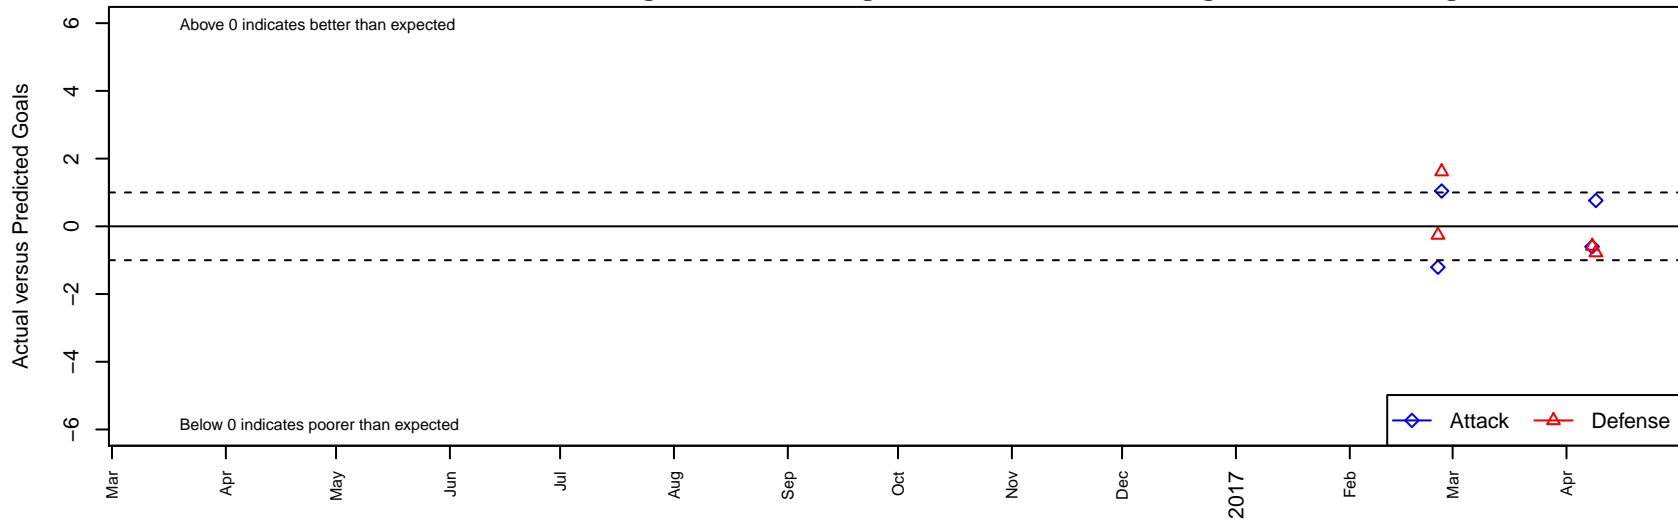

# Cascade Rush White G03

Cascade Rush FC  
, OR  
G03 total strength=689  
attack=1.32 defense=0.35  
spr league = Spr OYS G03 Div 2 White

alt names used:  
Cascade Rush 03G White

Venues played:  
2016 Spr OYS G03 Division 2 White

**Cascade Rush White G03**  
Dots are actual minus expected GF (blue circles) and GA (red triangles).  
Blue line is smoothed change in attack strength. Red is smoothed change in defense strength.

<b>date</b>	<b>home</b>		<b>away</b>		<b>venue</b>	<b>pred.home</b>	<b>pred.away</b>
2017-04-09	Cascade Rush White G03	2	PCU White G03	5	2016 Spr OYS G03 Division 2 White	1.24	4.22
2017-04-08	Cascade Rush White G03	0	Crossfire OR LOSC White G03	5	2016 Spr OYS G03 Division 2 White	0.60	4.42
2017-02-26	HSC Revolution G03	1	Cascade Rush White G03	3	2016 Spr OYS G03 Division 2 White	2.61	1.96
2017-02-25	FSC Roses White G03	3	Cascade Rush White G03	1	2016 Spr OYS G03 Division 2 White	2.74	2.21